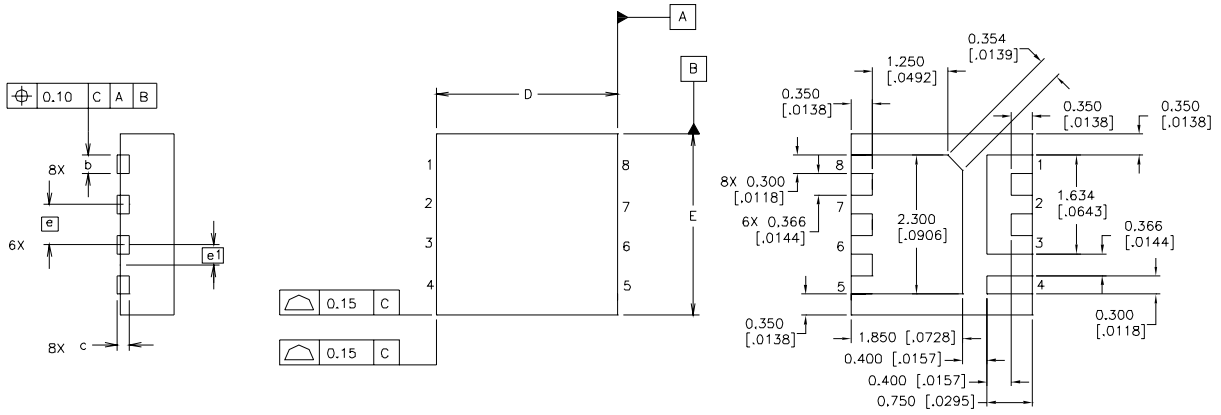

PQFN 8L 3X3 Package Outline

Dimensions are shown in millimeters (inches)

SIDE VIEW

TOP VIEW

BOTTOM VIEW

FRONT VIEW

DIM	INCHES		MILLIMETERS	
	MIN	MAX	MIN	MAX
A	.0315	.0394	0.800	1.000
A1	.0000	.0020	0.000	0.050
b	.0098	.0138	0.250	0.350
c	.0080 REF.		0.203 REF.	
D	.1181 BASIC		3.000 BASIC	
E	.1181 BASIC		3.000 BASIC	
e	.0262 BASIC		0.666 BASIC	
e1	.0131 BASIC		0.333 BASIC	