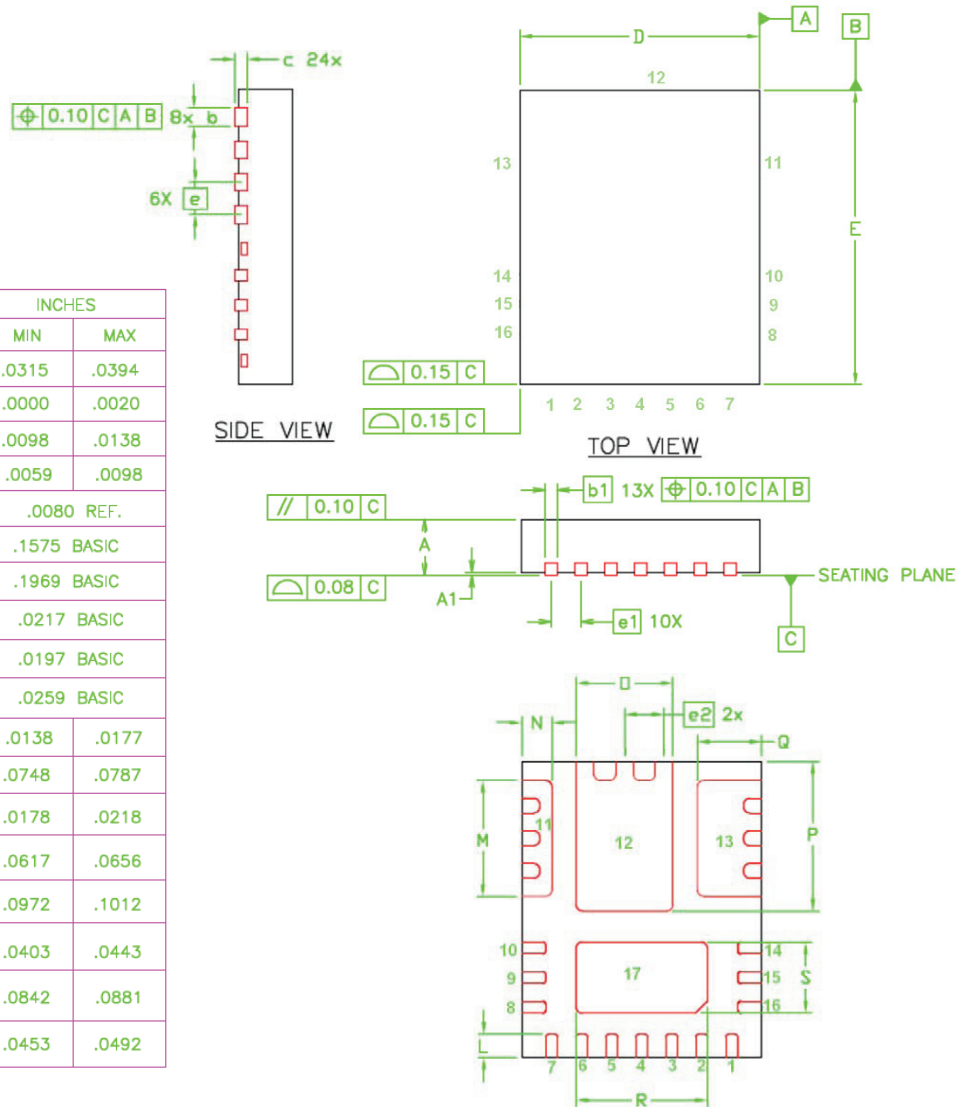

PACKAGE INFORMATION

DIM	MILLIMETERS		INCHES	
	MIN	MAX	MIN	MAX
A	0.800	1.000	.0315	.0394
A1	0.000	0.050	.0000	.0020
b	0.250	0.350	.0098	.0138
b1	0.150	0.250	.0059	.0098
c	0.203 REF.		.0080 REF.	
D	4.000 BASIC		.1575 BASIC	
E	5.000 BASIC		.1969 BASIC	
e	0.550 BASIC		.0217 BASIC	
e1	0.500 BASIC		.0197 BASIC	
e2	0.659 BASIC		.0259 BASIC	
L	0.350	0.450	.0138	.0177
M	1.900	2.000	.0748	.0787
N	0.453	0.553	.0178	.0218
O	1.567	1.667	.0617	.0656
P	2.470	2.570	.0972	.1012
Q	1.024	1.124	.0403	.0443
R	2.138	2.238	.0842	.0881
S	1.150	1.250	.0453	.0492

Figure 30: Package Dimensions