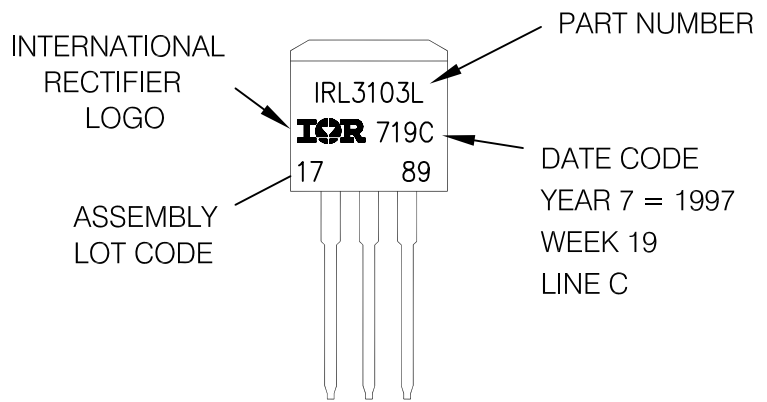

EXAMPLE: THIS IS AN IRL3103L  
 LOT CODE 1789  
 ASSEMBLED ON WW 19, 1997  
 IN THE ASSEMBLY LINE "C"

Note: "P" in assembly line position  
 indicates "Lead - Free"

OR