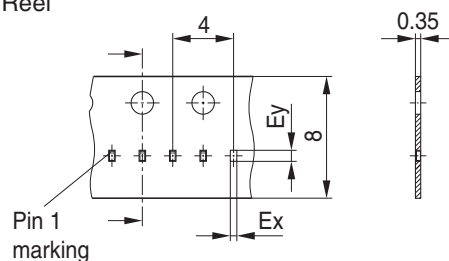

## Foot Print

## Marking Layout

## Tape and Reel

Reel ø180 mm: 15.000 Pieces/Reel  
Reels/Box: 1

Tape type	Ex	Ey
Punched Tape	0.43	0.73
Embossed Tape	0.37	0.67

Deliveries can be both tape types (no selection possible).  
Specification allows identical processing (pick & place) by users.