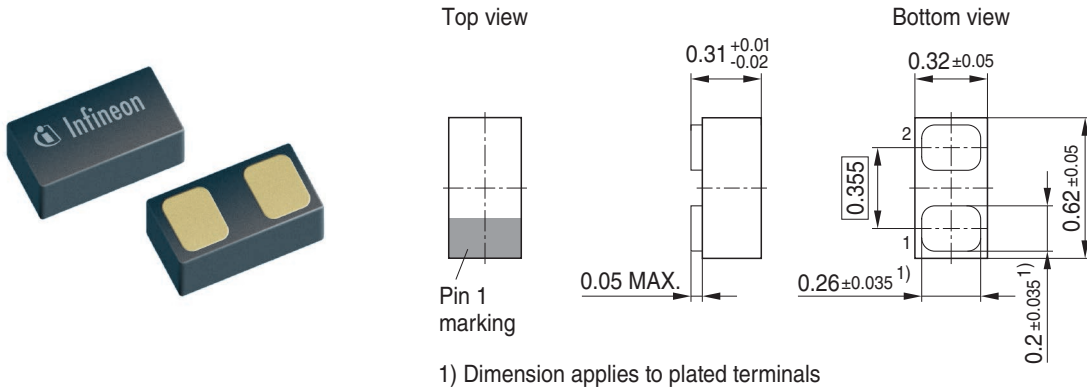

## Package Outline

## Foot Print

## Marking Layout

## Tape and Reel

Reel ø180 mm: 15.000 Pieces/Reel  
Reels/Box: 1

Tape type	Ex	Ey
Punched Tape	0.43	0.73
Embossed Tape	0.37	0.67

Deliveries can be both tape types (no selection possible).  
Specification allows identical processing (pick & place) by users.