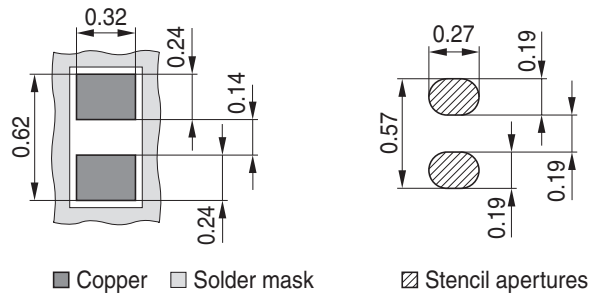

## Marking Layout

## Tape and Reel

Reel ø180 mm: 15.000 Pieces/Reel  
Reels/Box: 1

Tape type	Ex	Ey
Punched Tape	0.43	0.73
Embossed Tape	0.37	0.67

Deliveries can be both tape types (no selection possible).  
Specification allows identical processing (pick & place) by users.