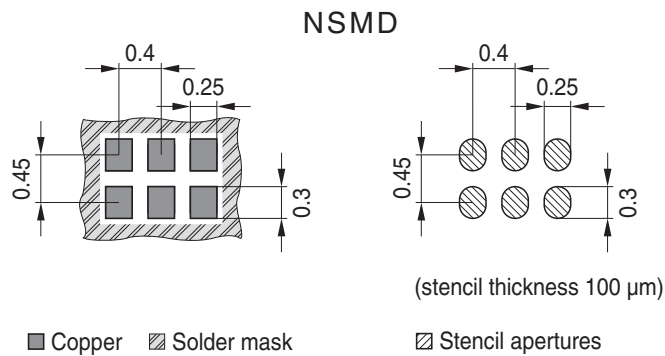

Package Outline

Foot Print

Marking Layout

Tape and Reel

Reel \varnothing 180 mm: 15.000 Pieces/Reel
 Reels/Box: 1