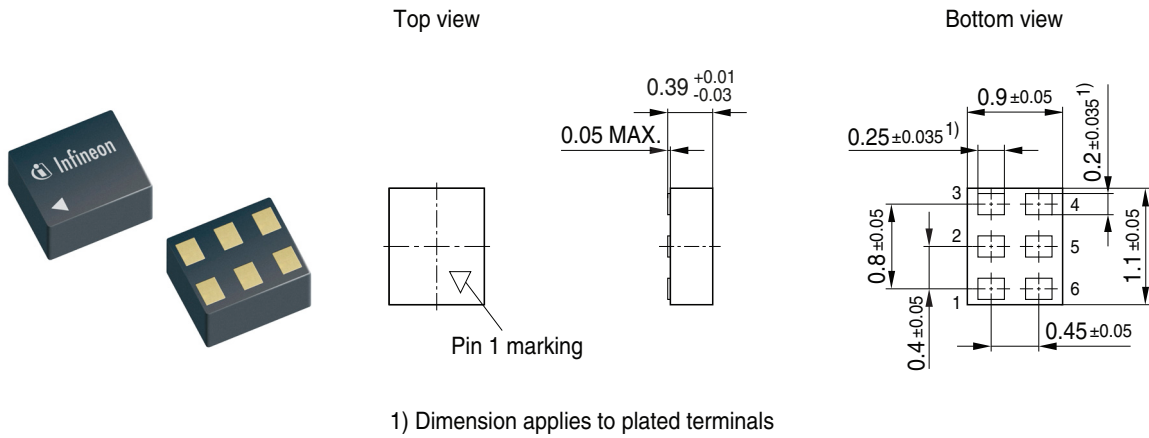

Package Outline

Foot Print

Marking Layout

Tape and Reel

Reel \varnothing 180 mm: 15.000 Pieces/Reel
 Reels/Box: 1