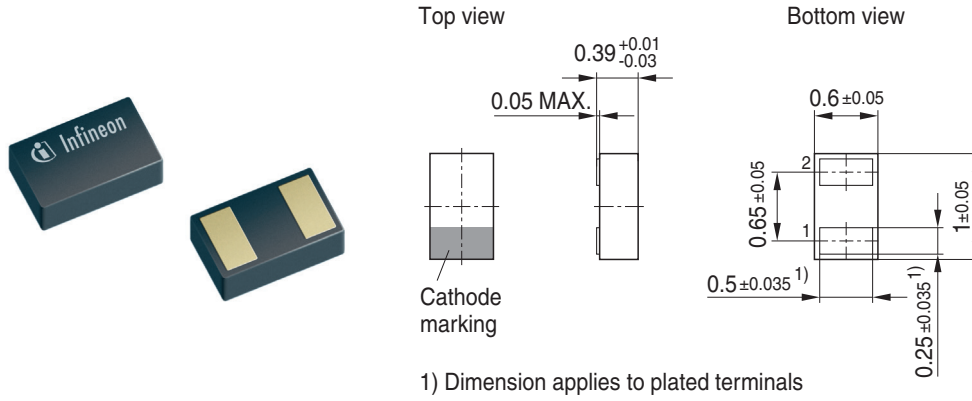

Package Outline

Foot Print

Marking Layout

Tape and Reel

Reel \varnothing 180 mm: 15.000 Pieces/Reel
 Reels/Box: 1

Reel \varnothing 330 mm: 50.000 Pieces/Reel
 Reels/Box: 1