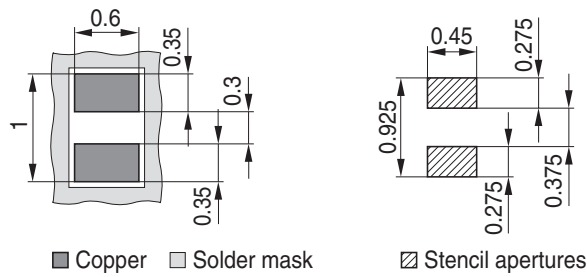

Package Outline

Foot Print

Marking Layout

Tape and Reel

Reel \varnothing 180 mm: 15.000 Pieces/Reel
 Reels/Box: 1

Reel \varnothing 330 mm: 50.000 Pieces/Reel
 Reels/Box: 1