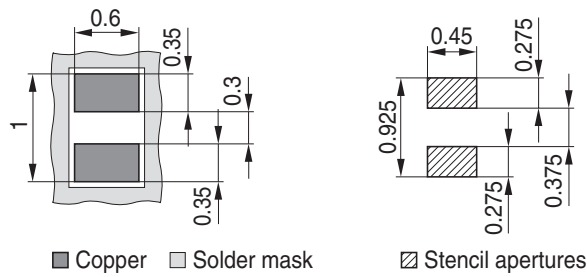

Package Outline

Foot Print

Marking Layout

Tape and Reel

Reel ϕ 180 mm: 15.000 Pieces/Reel
 Reels/Box: 1

Reel ϕ 330 mm: 50.000 Pieces/Reel
 Reels/Box: 1