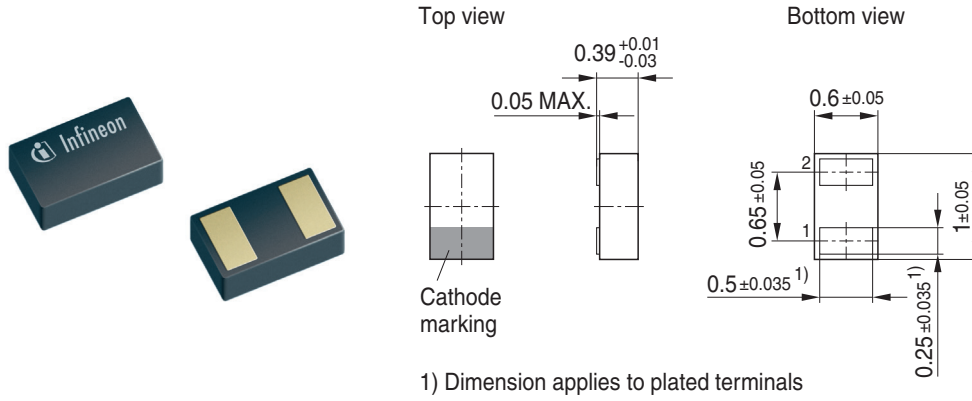

Package Outline

Foot Print

Marking Layout

Tape and Reel

Reel ϕ 180 mm: 15.000 Pieces/Reel
 Reels/Box: 1

Reel ϕ 330 mm: 50.000 Pieces/Reel
 Reels/Box: 1