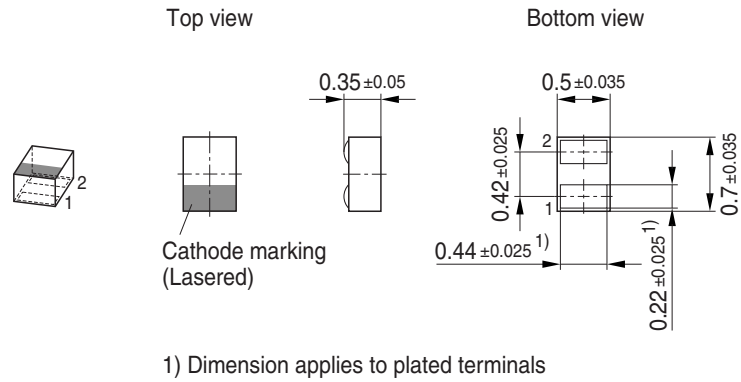

Package Outline

Foot Print

Marking Layout

Tape and Reel

Reel ø180 mm: 15.000 Pieces/Reel
 Reels/Box: 1