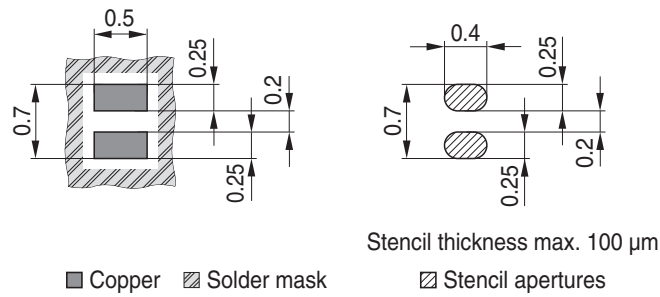

Package Outline

Foot Print

Marking Layout

Tape and Reel

Reel ø180 mm: 15.000 Pieces/Reel
 Reels/Box: 1