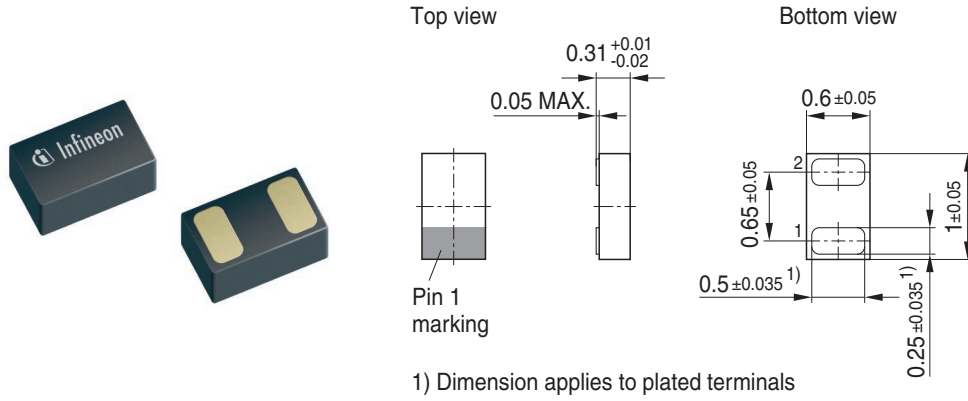

Package Outline

Foot Print