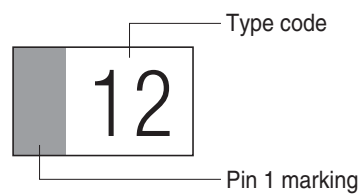

## Package Outline

## Marking Layout

## Tape and Reel

Reel ø180 mm: 15.000 Pieces/Reel  
 Reels/Box: 1