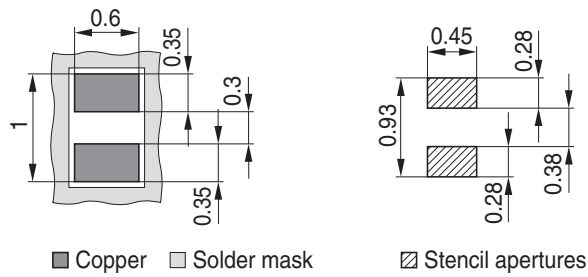

## Marking Layout

## Tape and Reel

Reel ø180 mm: 15.000 Pieces/Reel  
 Reels/Box: 1