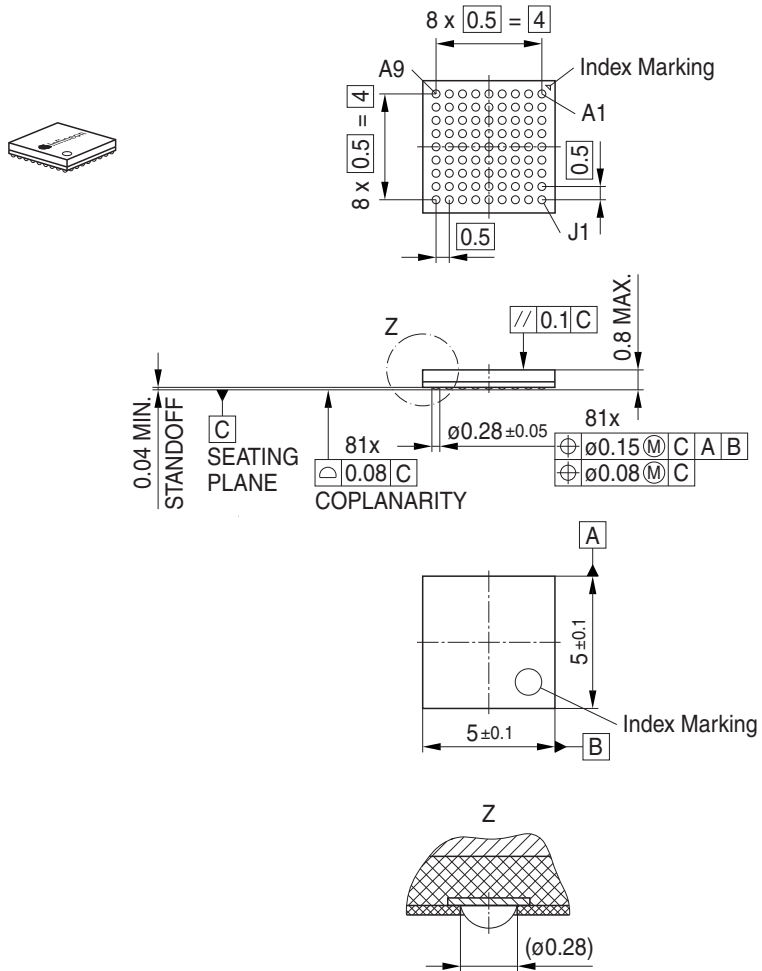

Package Outline

Foot Print

on demand

Marking Layout

Tape and Reel

Reel \varnothing 330 mm: 3.000 Pieces/Reel
 Reel/Box: 1