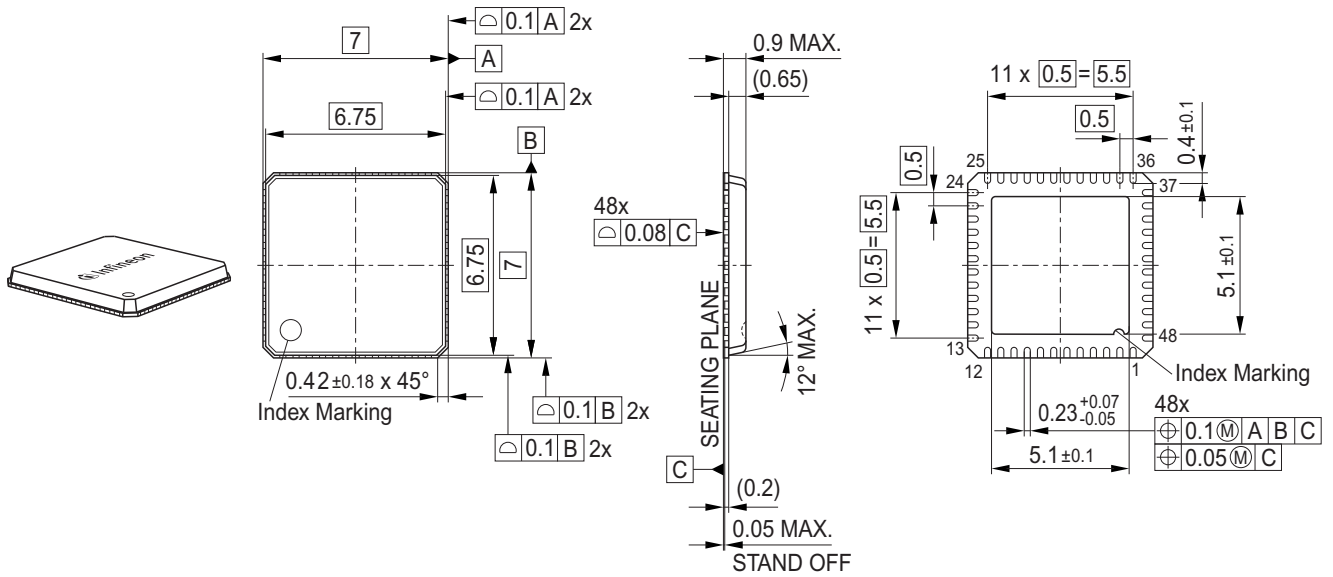

## Package Outline

## Marking Layout

## Tape and Reel

Reel ø330 mm: 2.500 Pieces/Reel  
 Reels/Box: 1 x 2.500 = 2.500