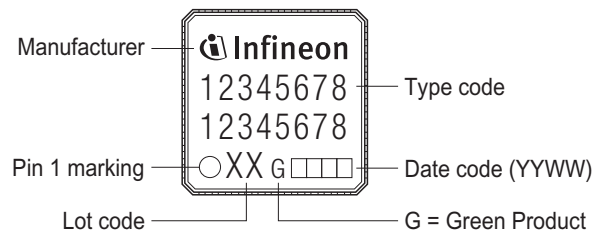

## Package Outline

## Marking Layout

## Tape and Reel

Reel ø330 mm: 2.500 Pieces/Reel  
 Reels/Box: 1 x 2.500 = 2.500