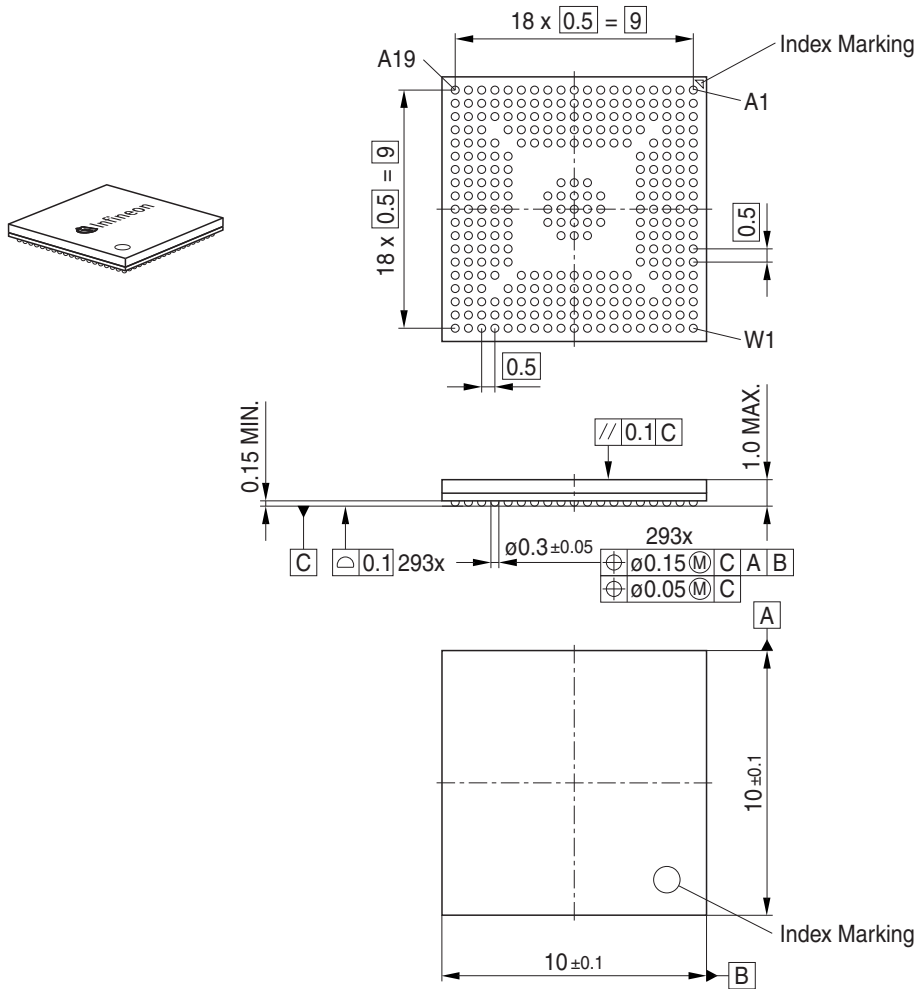

Package Outline

Foot Print

on demand

Marking Layout

Tape and Reel

Reel ø330 mm: 1.000 Pieces/Reel
 Reels/Box: 1

Bakable Tray

Pieces/Tray: 168
 Trays/Box: 1; 6