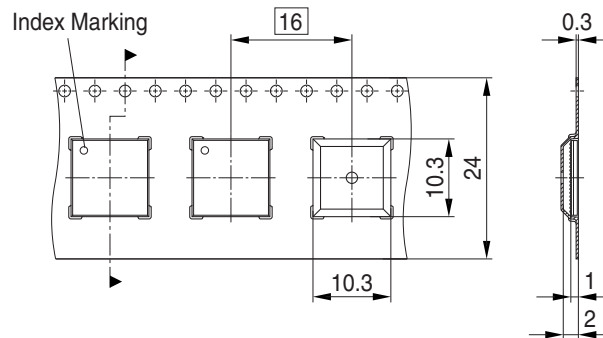

Package Outline

Foot Print

on demand

Marking Layout

Tape and Reel

Reel ø330 mm: 1.000 Pieces/Reel
 Reels/Box: 1

Bakable Tray

Pieces/Tray: 168
 Trays/Box: 1; 6