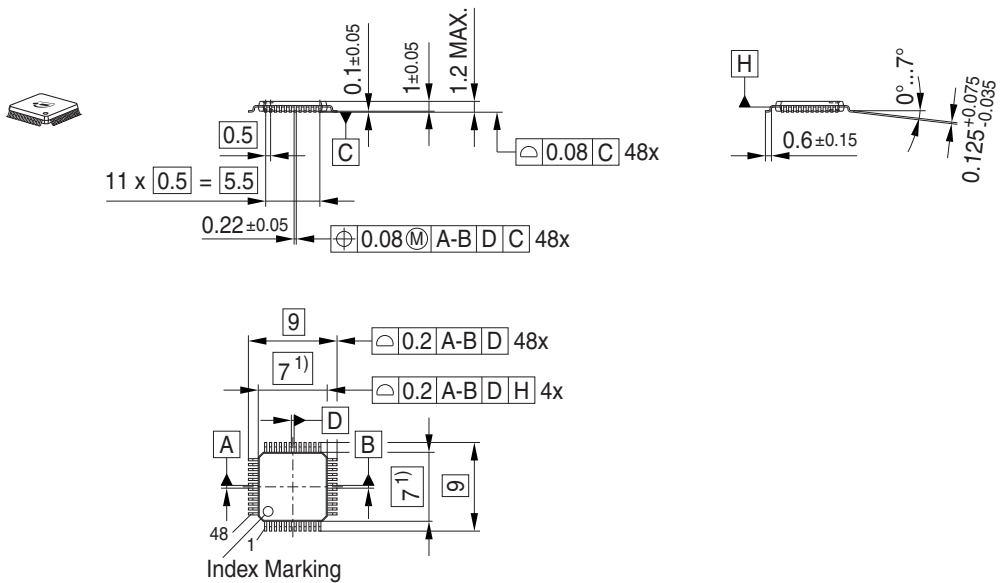

Package Outline

1) Does not include plastic or metal protrusion of 0.25 max. per side

Foot Print

on demand

Marking Layout

on demand

Tape and Reel

Reel ø330 mm: 2.500 Pieces/Reel
Reels/Box: 1

Bakable Tray

Pieces/Tray: 250
Trays/Box: 1; 6