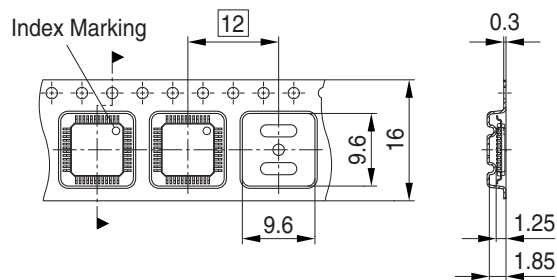

Package Outline

1) Does not include plastic or metal protrusion of 0.25 max. per side

Foot Print

on demand

Marking Layout

on demand

Tape and Reel

Reel ø330 mm: 2.500 Pieces/Reel
Reels/Box: 1