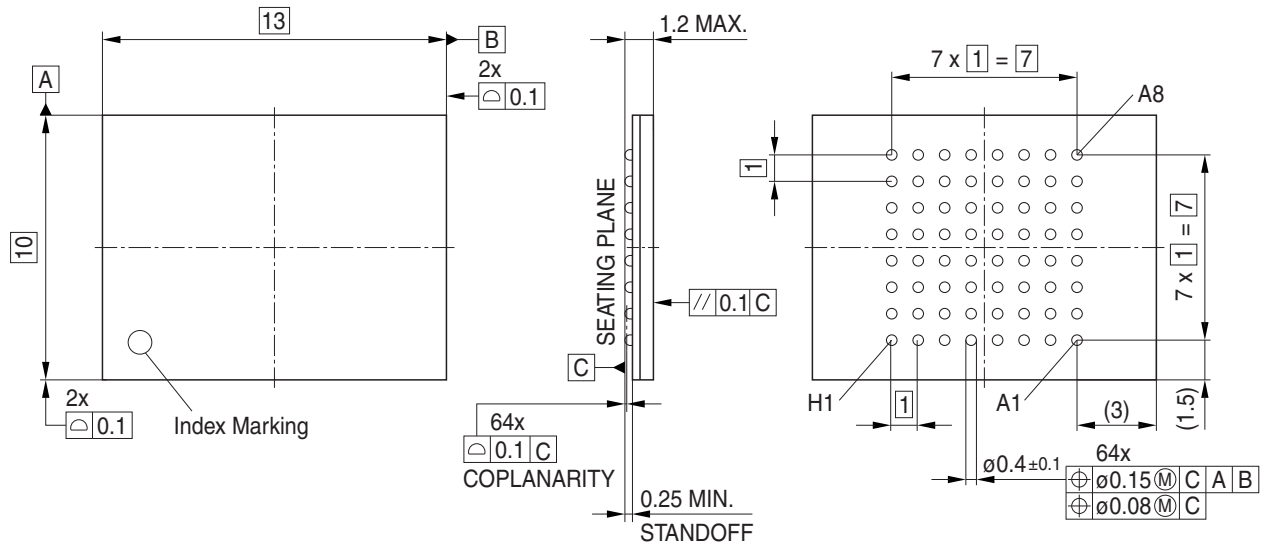

Package Outline

Foot Print

on demand

Marking Layout

Tape and Reel

- Reel ø330 mm: 1500 Pieces/Reel
- Reels/Box: 1 x 1500 = 1500
- Reel ø330 mm: 2500 Pieces/Reel
- Reels/Box: 1 x 2500 = 2500