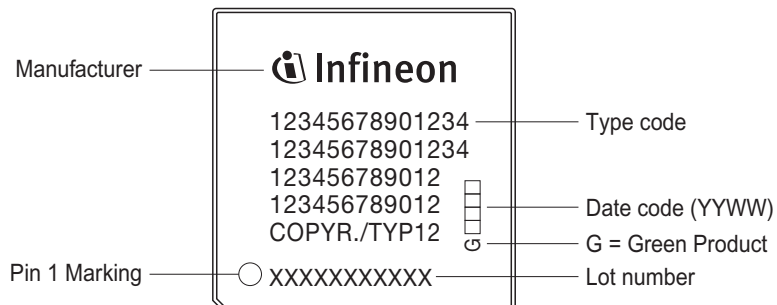

Package Outline

1) Does not include plastic or metal protrusion of 0.25 max. per side

Foot Print

on demand

Marking Layout

Tape and Reel

on demand

Bakable Tray

Pieces/Tray: 60
Trays/Box: 6