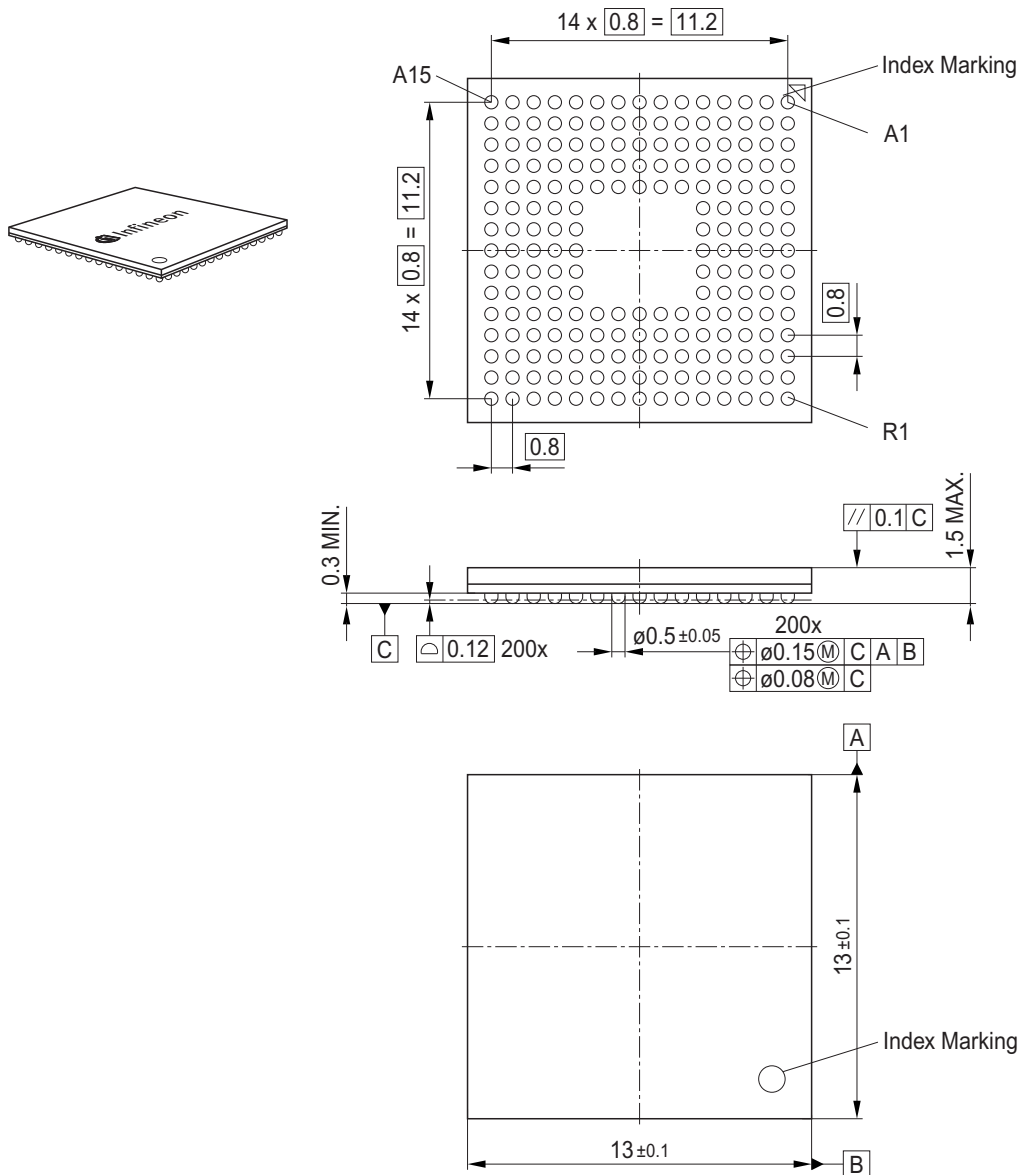

Package Outline

Foot Print

on demand

Marking Layout

Tape and Reel

Reel ø330 mm: 1.000 Pieces/Reel
 Reels/Box: 1

Bakable Tray

Pieces/Tray: 160
 Trays/Box: 1; 6