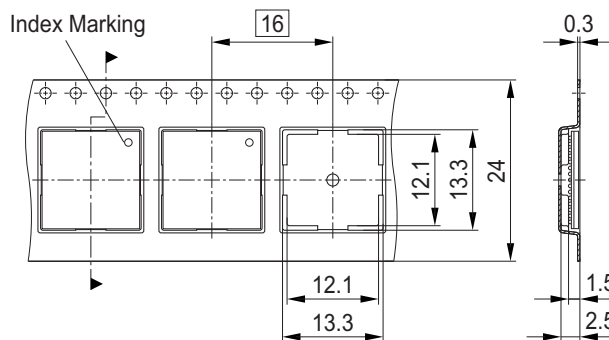

Package Outline

Foot Print

on demand

Marking Layout

Tape and Reel

Reel ø330 mm: 1.000 Pieces/Reel
 Reels/Box: 1

Bakable Tray

Pieces/Tray: 160
 Trays/Box: 1; 6