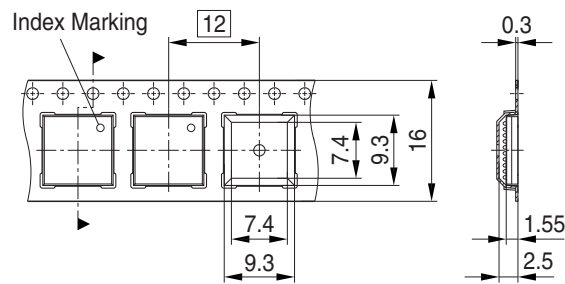

Package Outline

PRELIMINARY

Foot Print

on demand

Marking Layout

Tape and Reel

Reel ø330 mm: 1.500 Pieces/Reel
 Reels/Box: 1

Bakable Tray