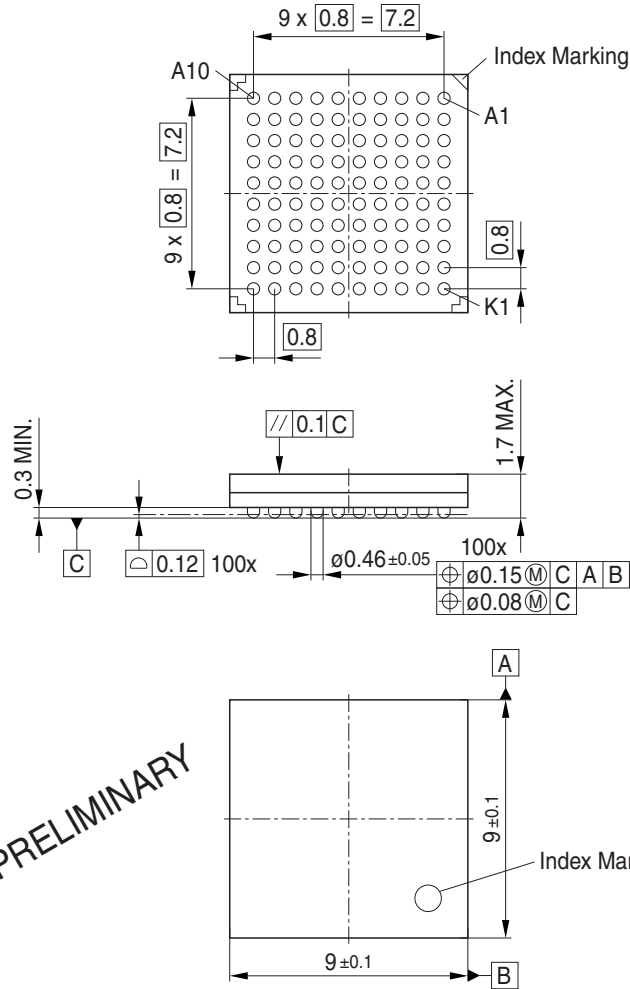

Package Outline

PRELIMINARY

Foot Print

on demand

Marking Layout

Tape and Reel

Reel ø330 mm: 1.500 Pieces/Reel
 Reels/Box: 1

Bakable Tray

Pieces/Tray: 260
 Trays/Box: 6