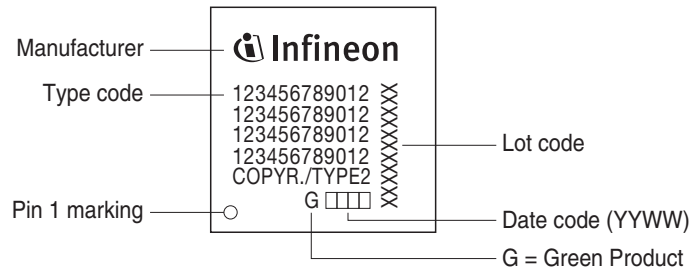

Package Outline

Foot Print

on demand

Marking Layout

Tape and Reel

Reel ø330 mm: 1.000 Pieces/Reel
 Reels/Box: 1

Bakable Tray

Pieces/Tray: 90
 Trays/Box: 1; 6