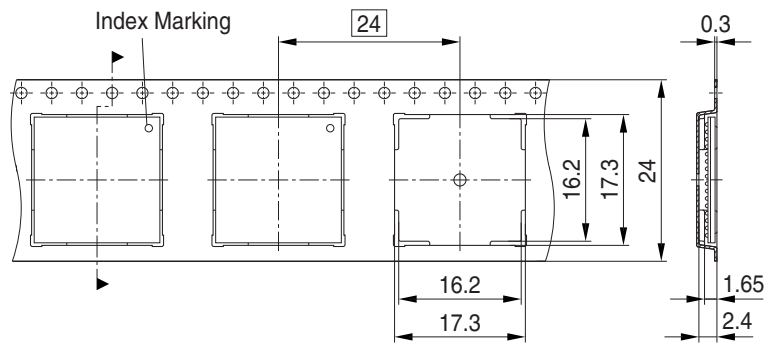

Package Outline

Foot Print

on demand

Marking Layout

Tape and Reel

Reel ø330 mm: 1.000 Pieces/Reel
 Reels/Box: 1

Bakable Tray

Pieces/Tray: 90
 Trays/Box: 1; 6