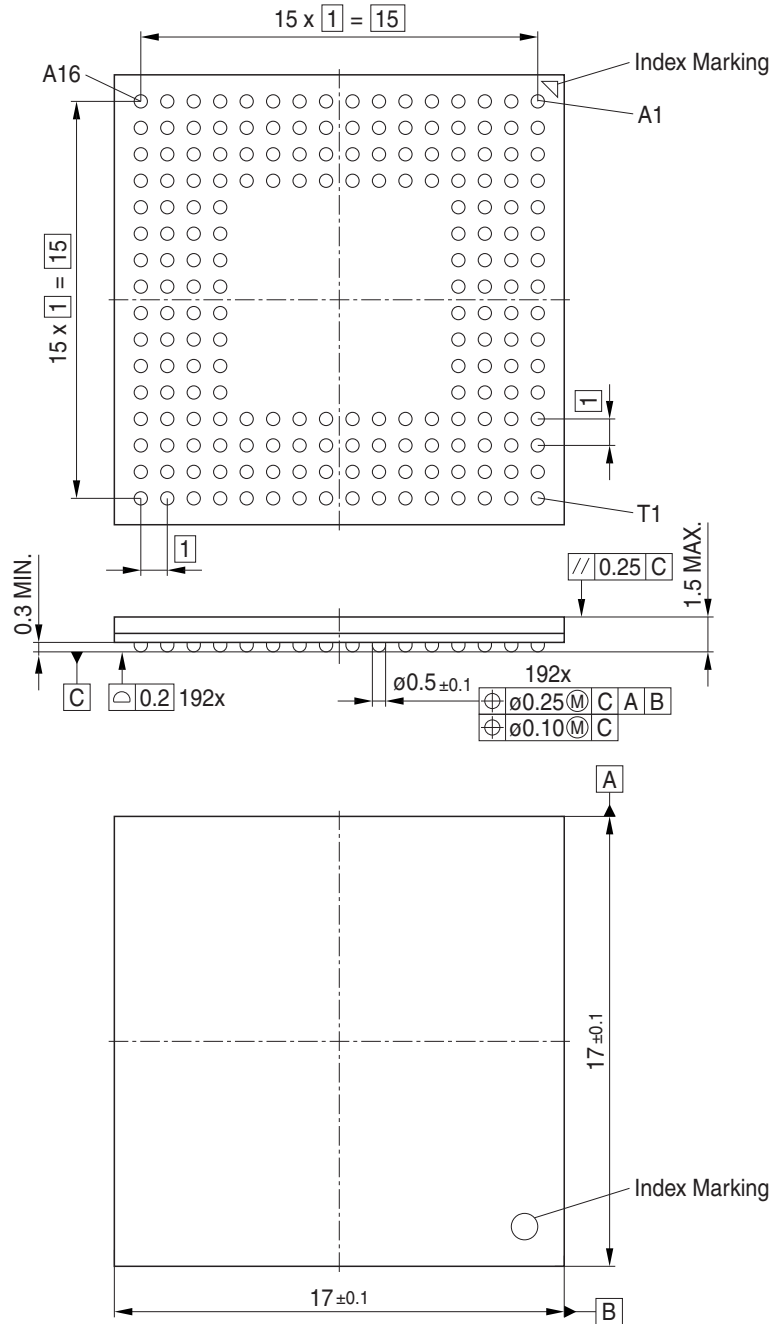

Package Outline

Foot Print

on demand

Marking Layout

Tape and Reel

Reel ø330 mm: 1.000 Pieces/Reel
 Reels/Box: 1

Bakable Tray

Pieces/Tray: 90
 Trays/Box: 1; 6