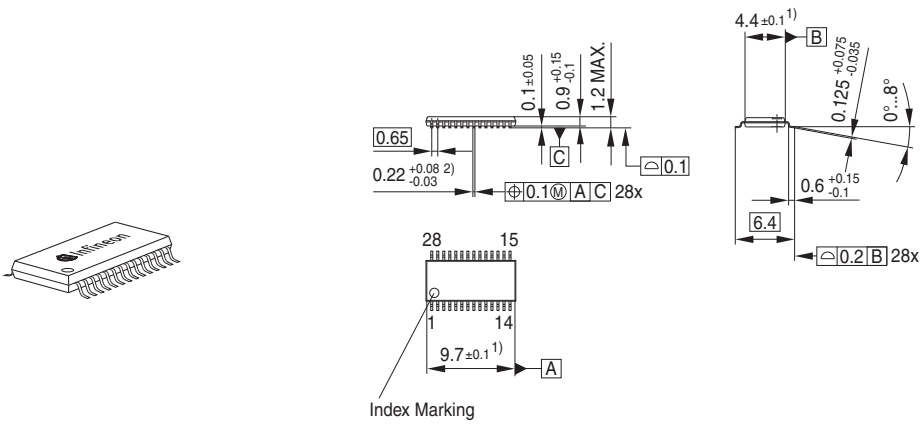

Package Outline

- 1) Does not include plastic or metal protrusion of 0.15 max. per side
- 2) Does not include dambar protrusion

Foot Print

on demand

Marking Layout

Tape and Reel

Reel \varnothing 330 mm: 3.000 Pieces/Reel
Reels/Box: 1