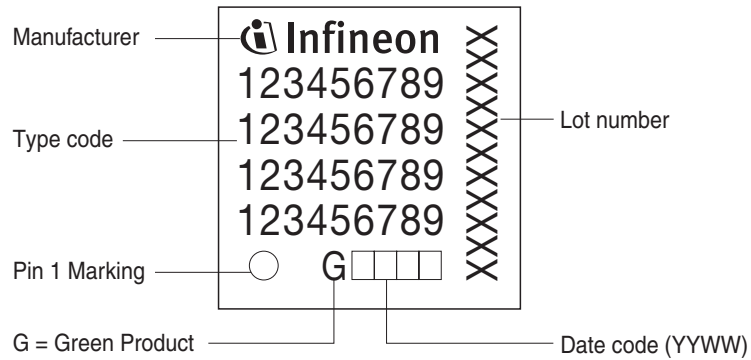

Package Outline

Foot Print

on demand

Marking Layout

Tape and Reel

Reel \varnothing 330 mm: 1.000 Pieces/Reel
 Reels/Box: 1

Bakable Tray

Pieces/Tray: 240
 Trays/Box: 1; 6