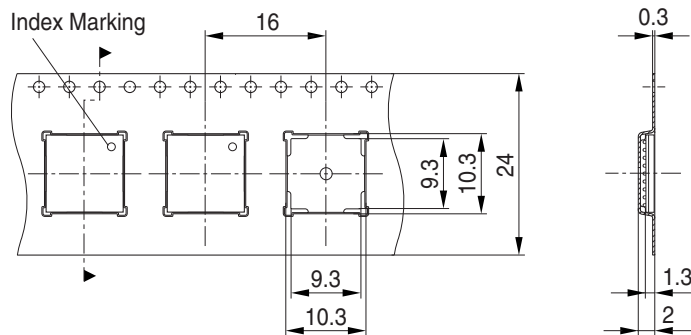

Package Outline

Foot Print

on demand

Marking Layout

Tape and Reel

Reel \varnothing 330 mm: 1.000 Pieces/Reel
 Reels/Box: 1

Bakable Tray

Pieces/Tray: 240
 Trays/Box: 1; 6