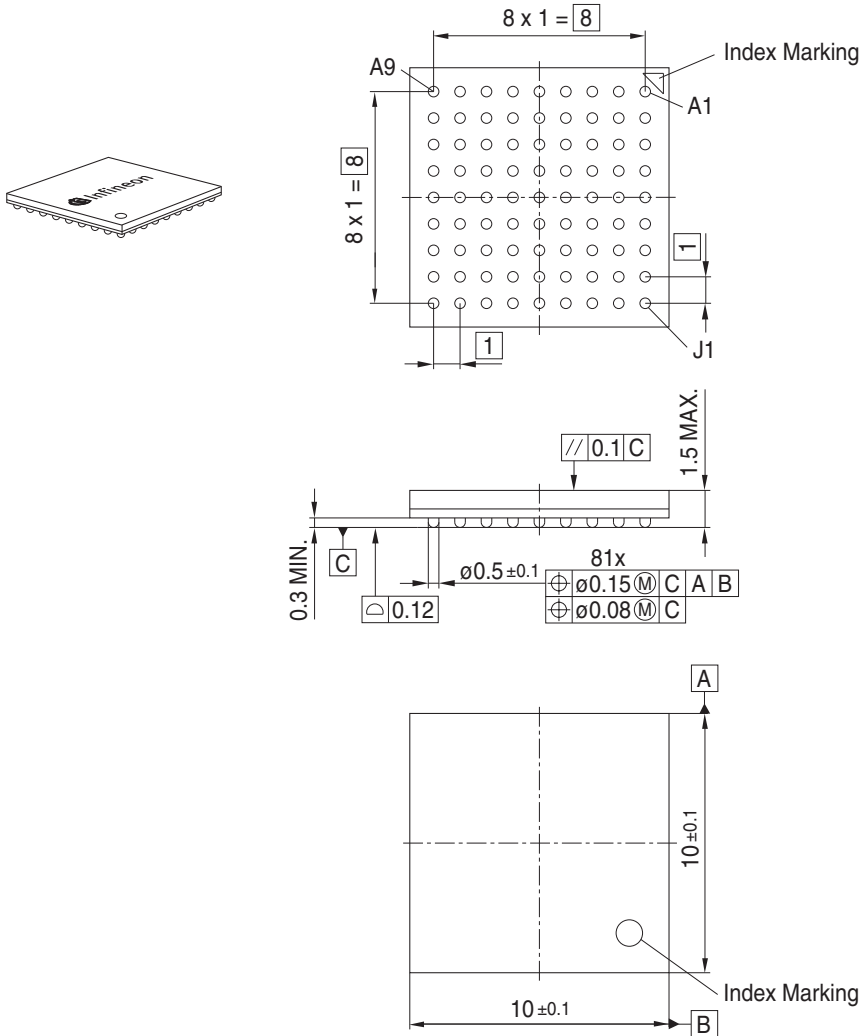

Package Outline

Foot Print

on demand

Marking Layout

Tape and Reel

Reel \varnothing 330 mm: 1.000 Pieces/Reel
 Reels/Box: 1

Bakable Tray

Pieces/Tray: 240
 Trays/Box: 1; 6