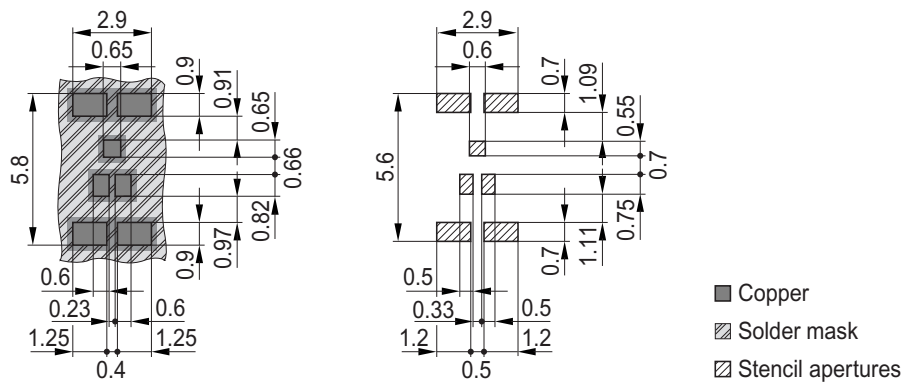

## Package Outline

## Foot Print

## Marking Layout

## Tape and Reel

Reel ø177 mm: 1.000 Pieces/Reel