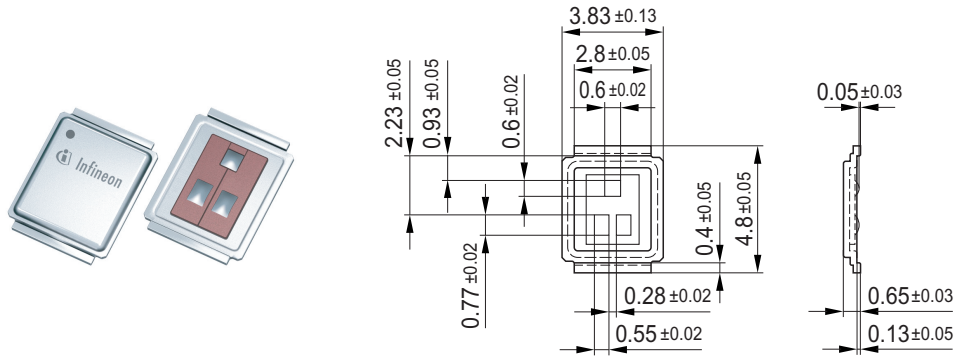

## Package Outline

## Marking Layout

## Tape and Reel

Reel ø177 mm: 1.000 Pieces/Reel