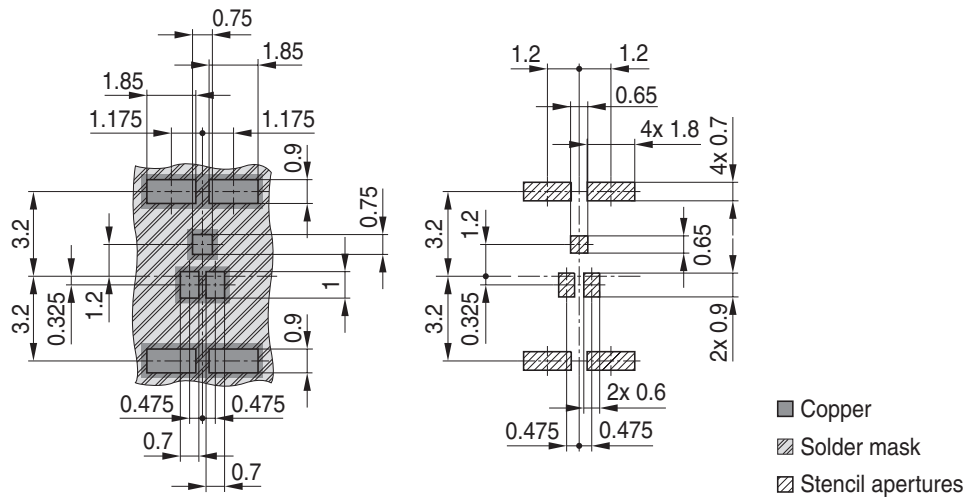

## Foot Print

## Marking Layout

## Tape and Reel

Reel ø177 mm: 1.000 Pieces/Reel