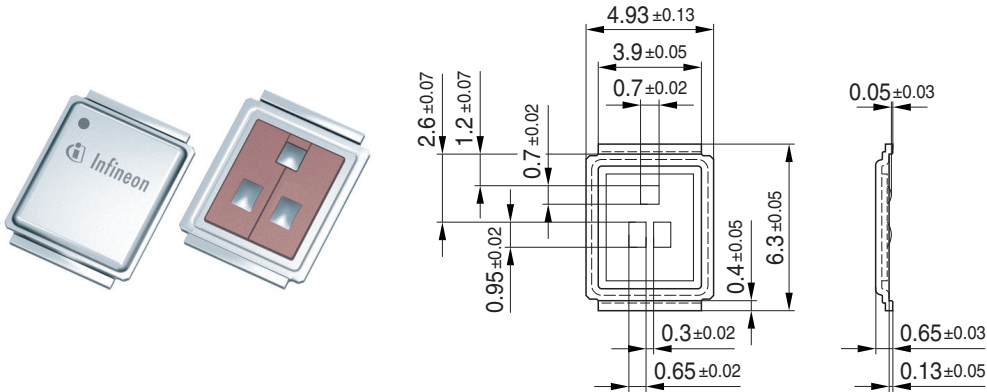

## Package Outline

## Foot Print

## Marking Layout

## Tape and Reel

Reel ø177 mm: 1.000 Pieces/Reel