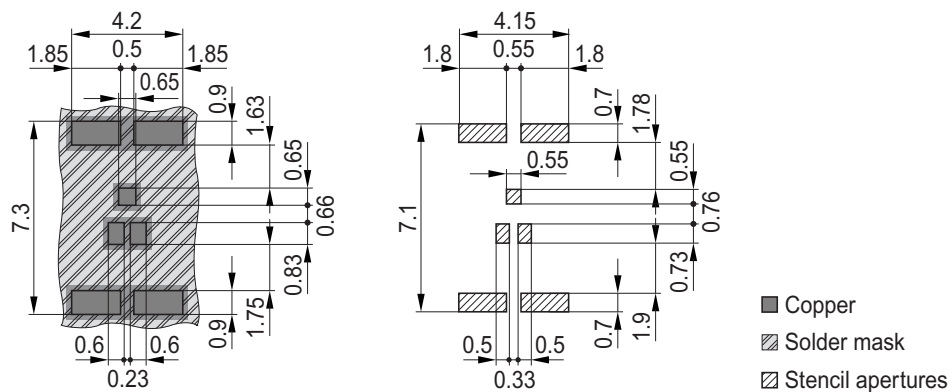

Package Outline

Foot Print

Marking Layout

Tape and Reel

Reel ø177 mm: 1.000 Pieces/Reel