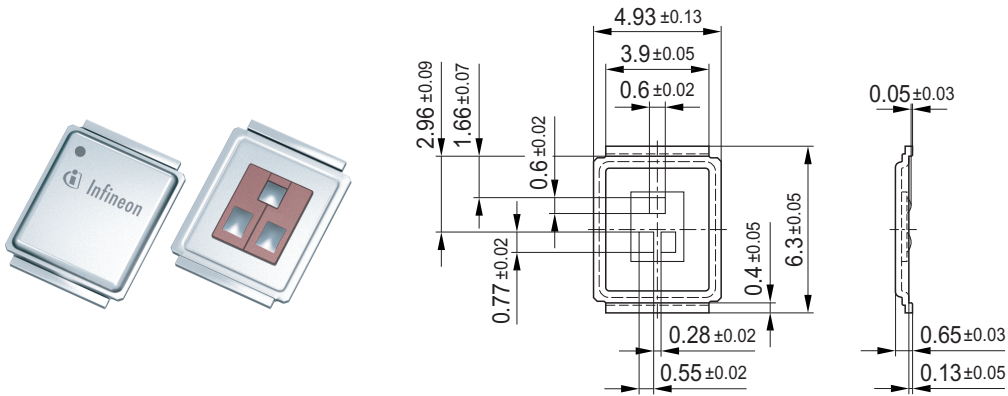

Package Outline

Foot Print

Marking Layout

Tape and Reel

Reel ø177 mm: 1.000 Pieces/Reel