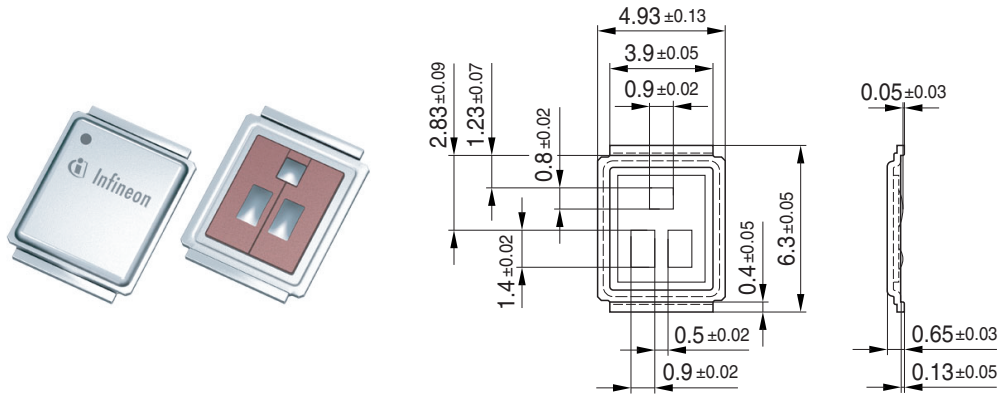

Package Outline