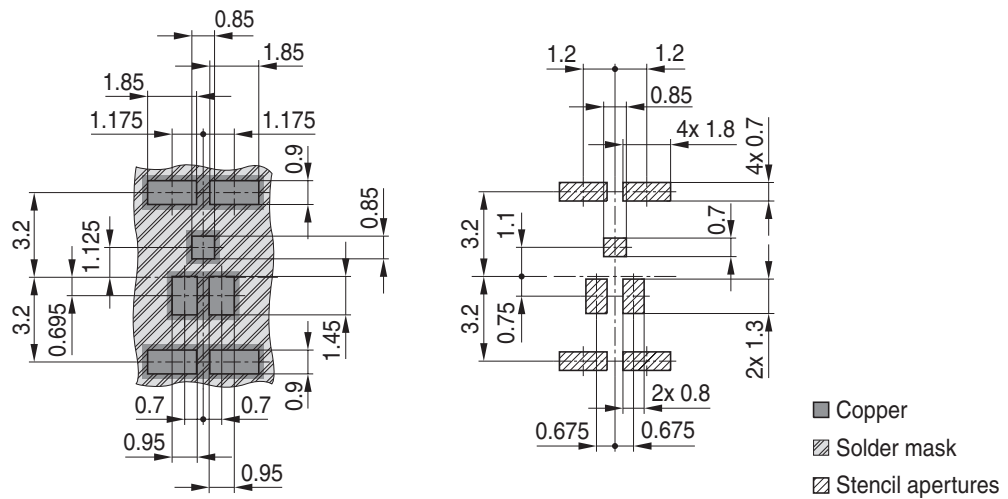

## Foot Print

## Marking Layout

## Tape and Reel

Reel ø177 mm: 1.000 Pieces/Reel