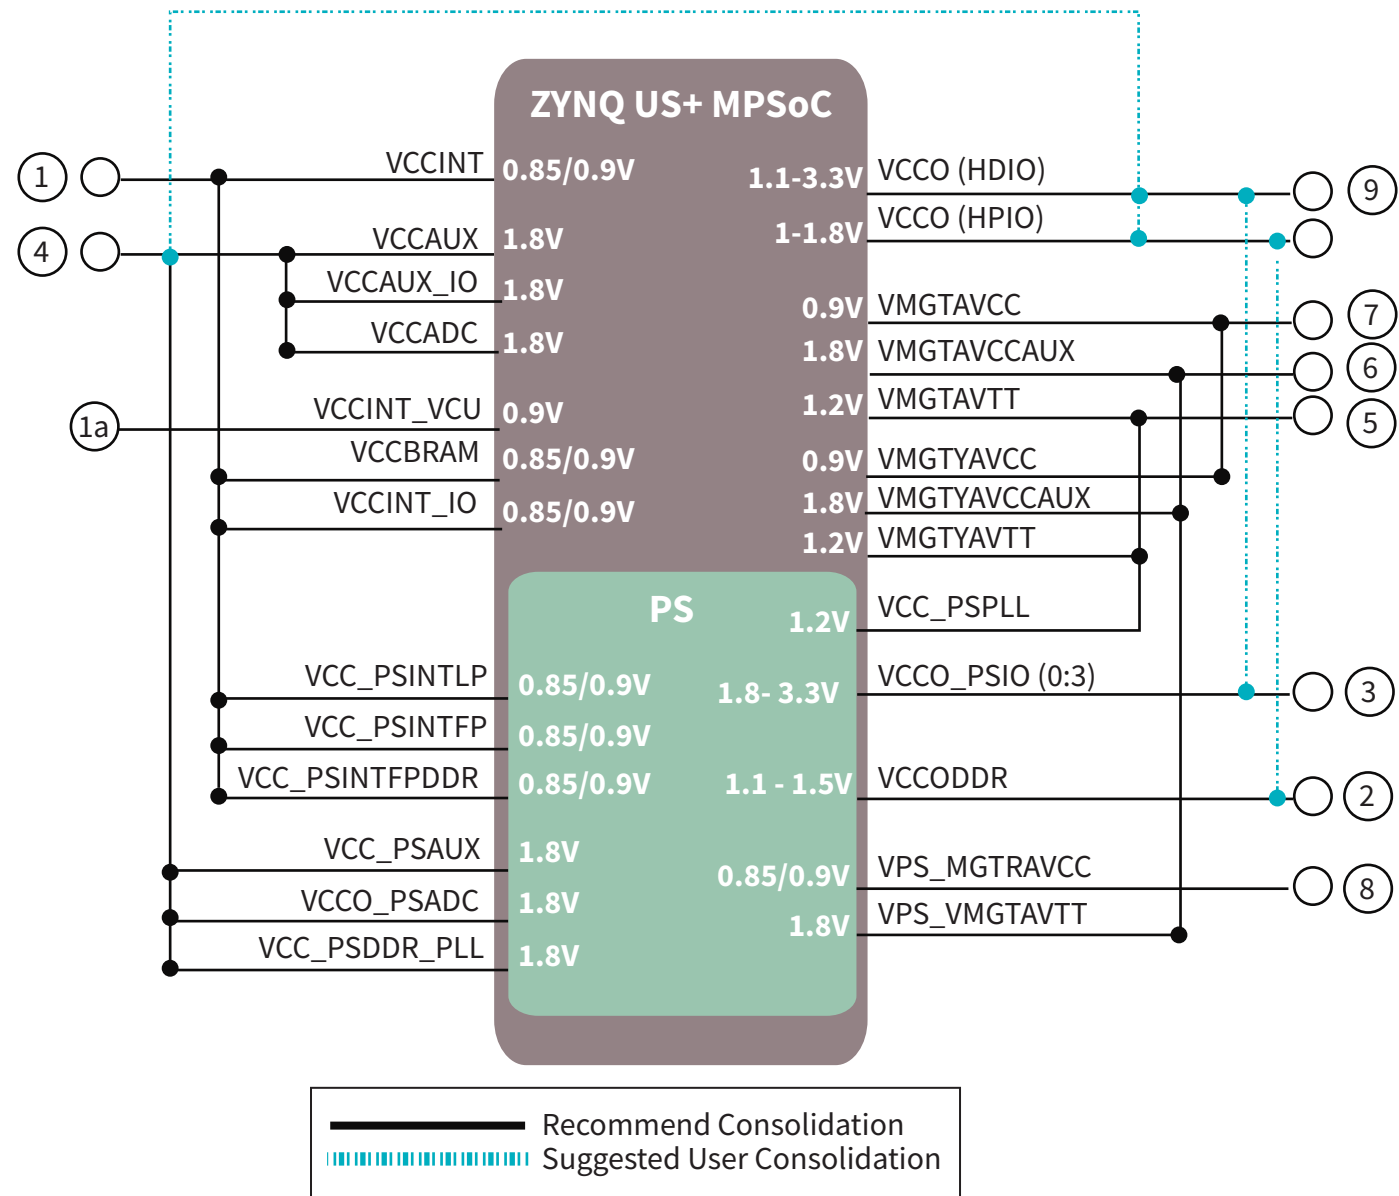

# ZYNQ UltraScale+ Zu07 UltraZED EV / AVNET

x13, x43

x14, x44

x15, x45

x12, x42

x12, x42

x18, x48

x19, x49