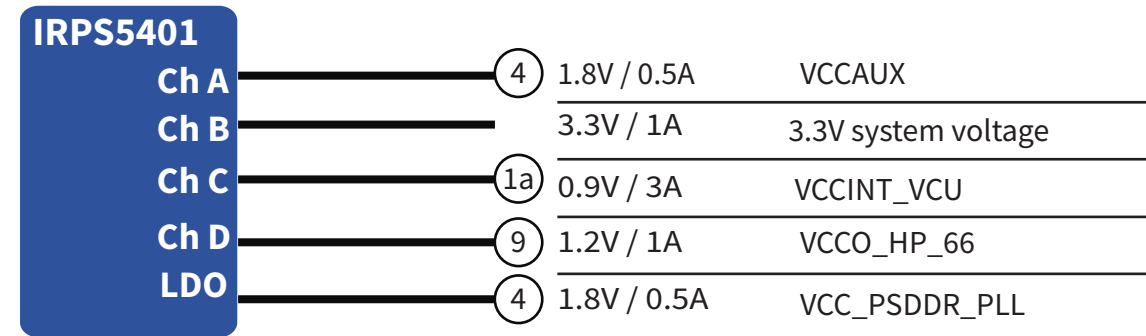

# ZYNQ UltraScale+ Zu07 UltraZED EV / AVNET

x13, x43

x14, x44

x15, x45

x12, x42

x12, x42

x18, x48

x19, x49