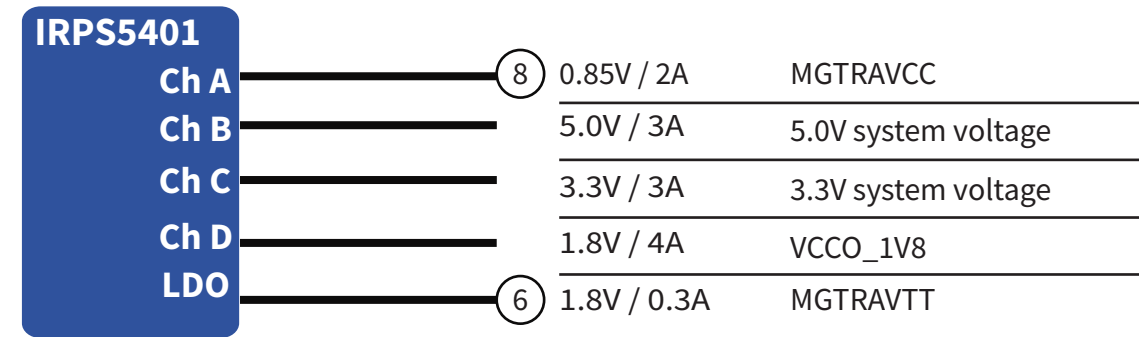

# ZYNQ UltraScale+ Zu07 UltraZED EV / AVNET

x13, x43

x14, x44

x15, x45

x12, x42

x12, x42

x18, x48

x19, x49