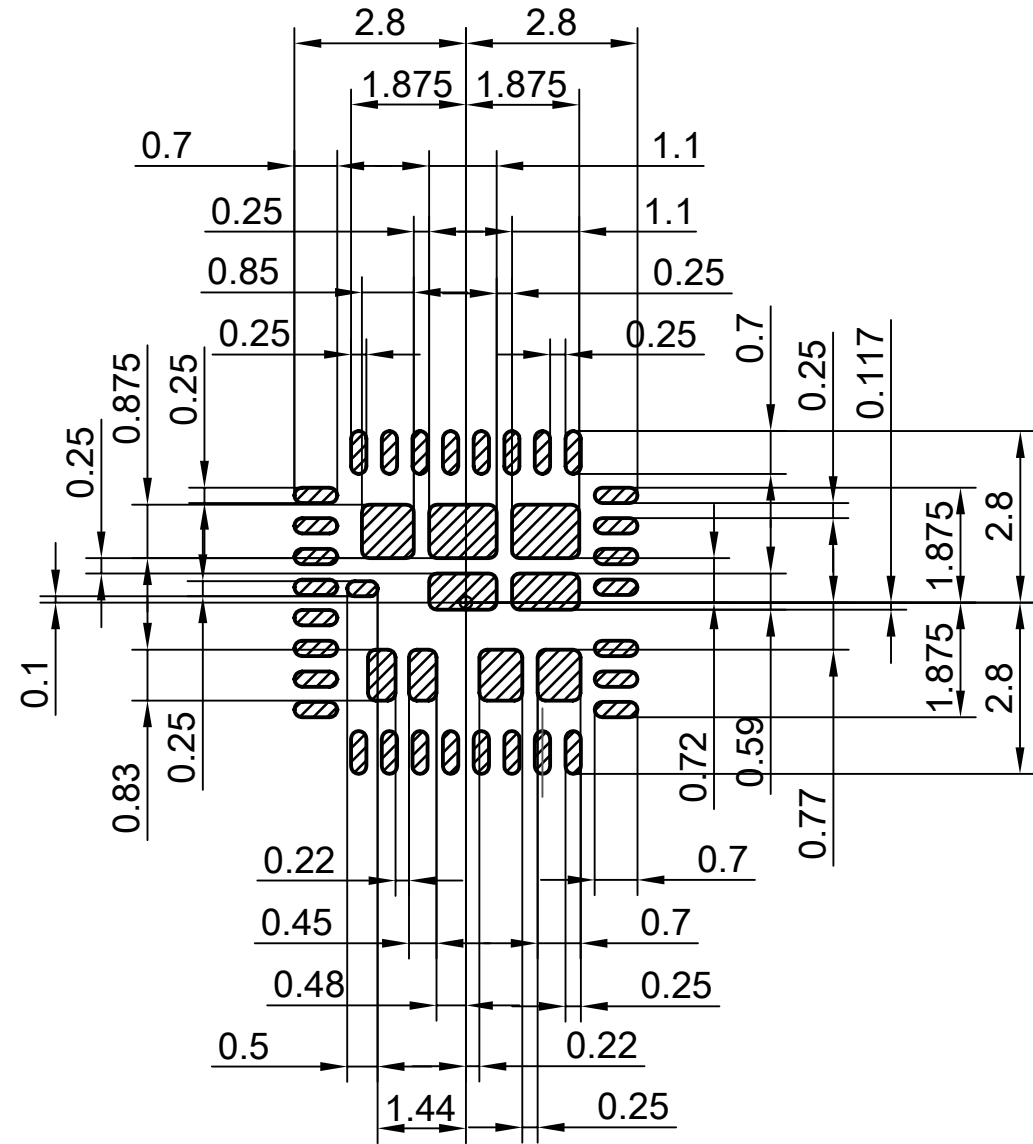

 copper

 stencil apertures

ALL DIMENSIONS ARE IN UNITS MM