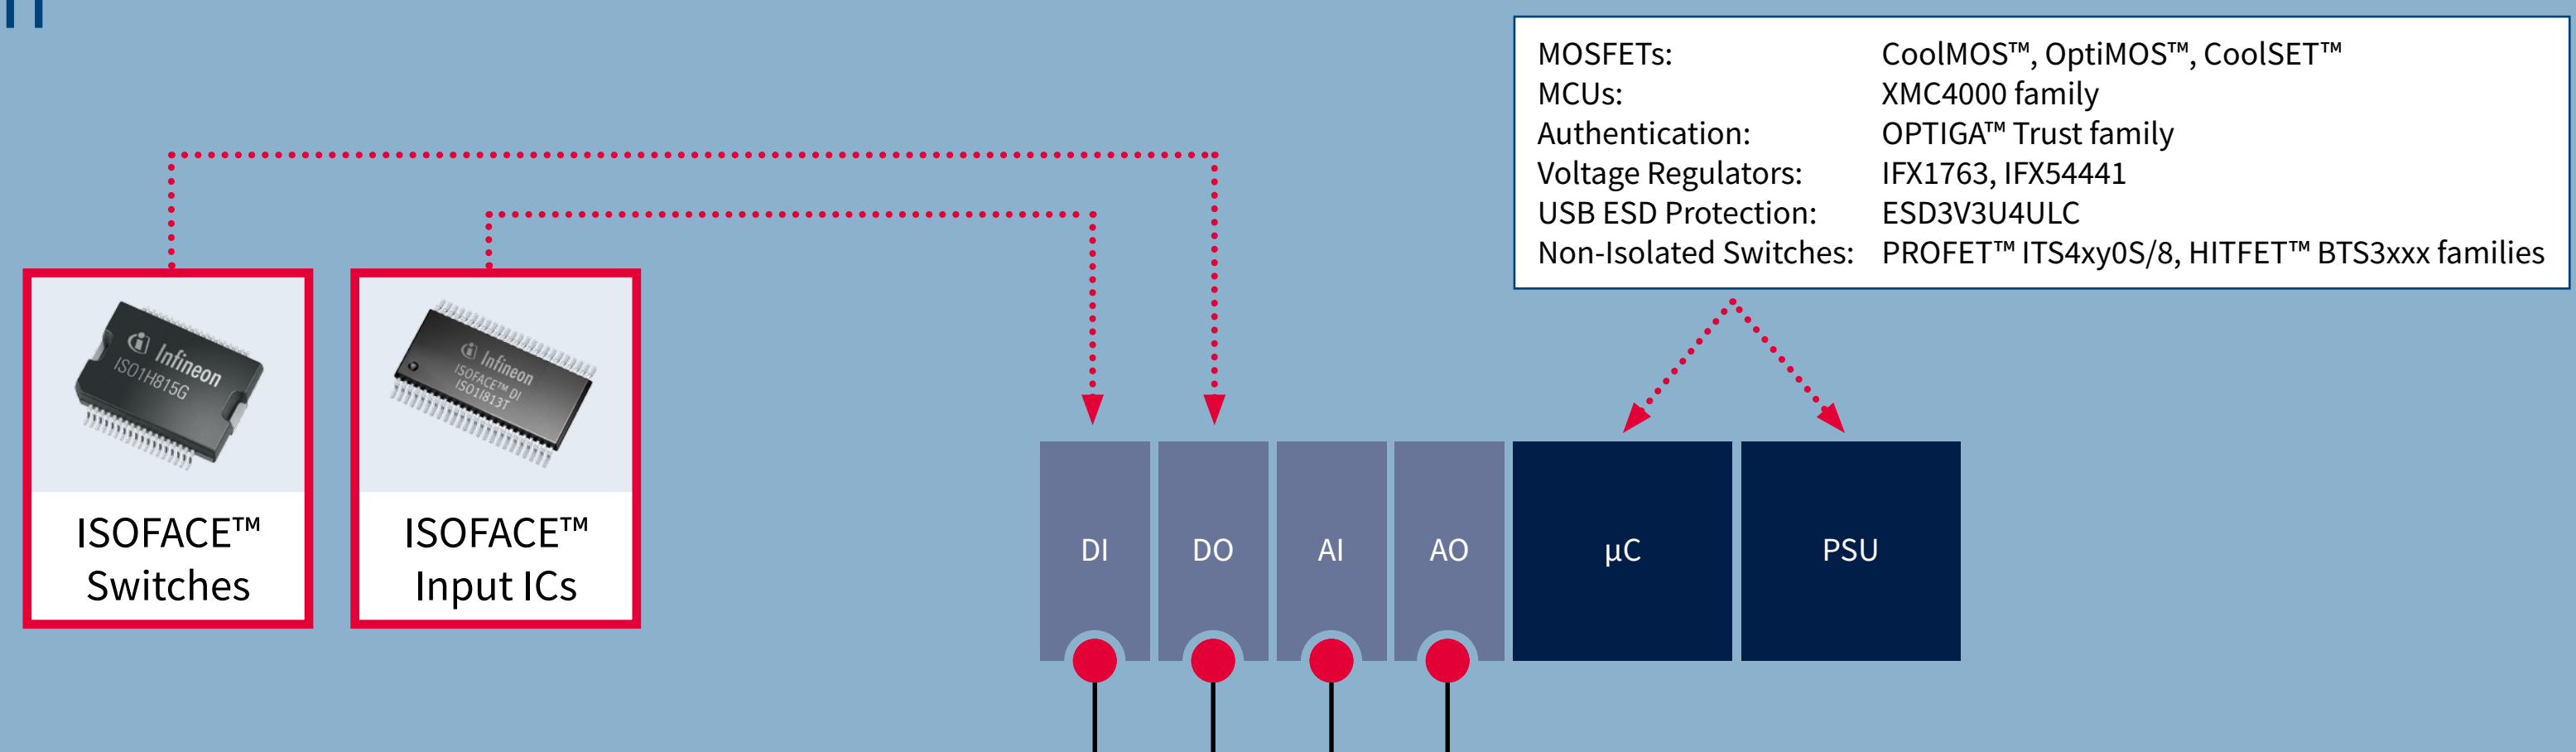

# ISOFACE™

## Isolated High Side Switches and Input ICs

Infineon's products for industrial automation

### 3.3V $\mu$ C Domain

#### Control Side