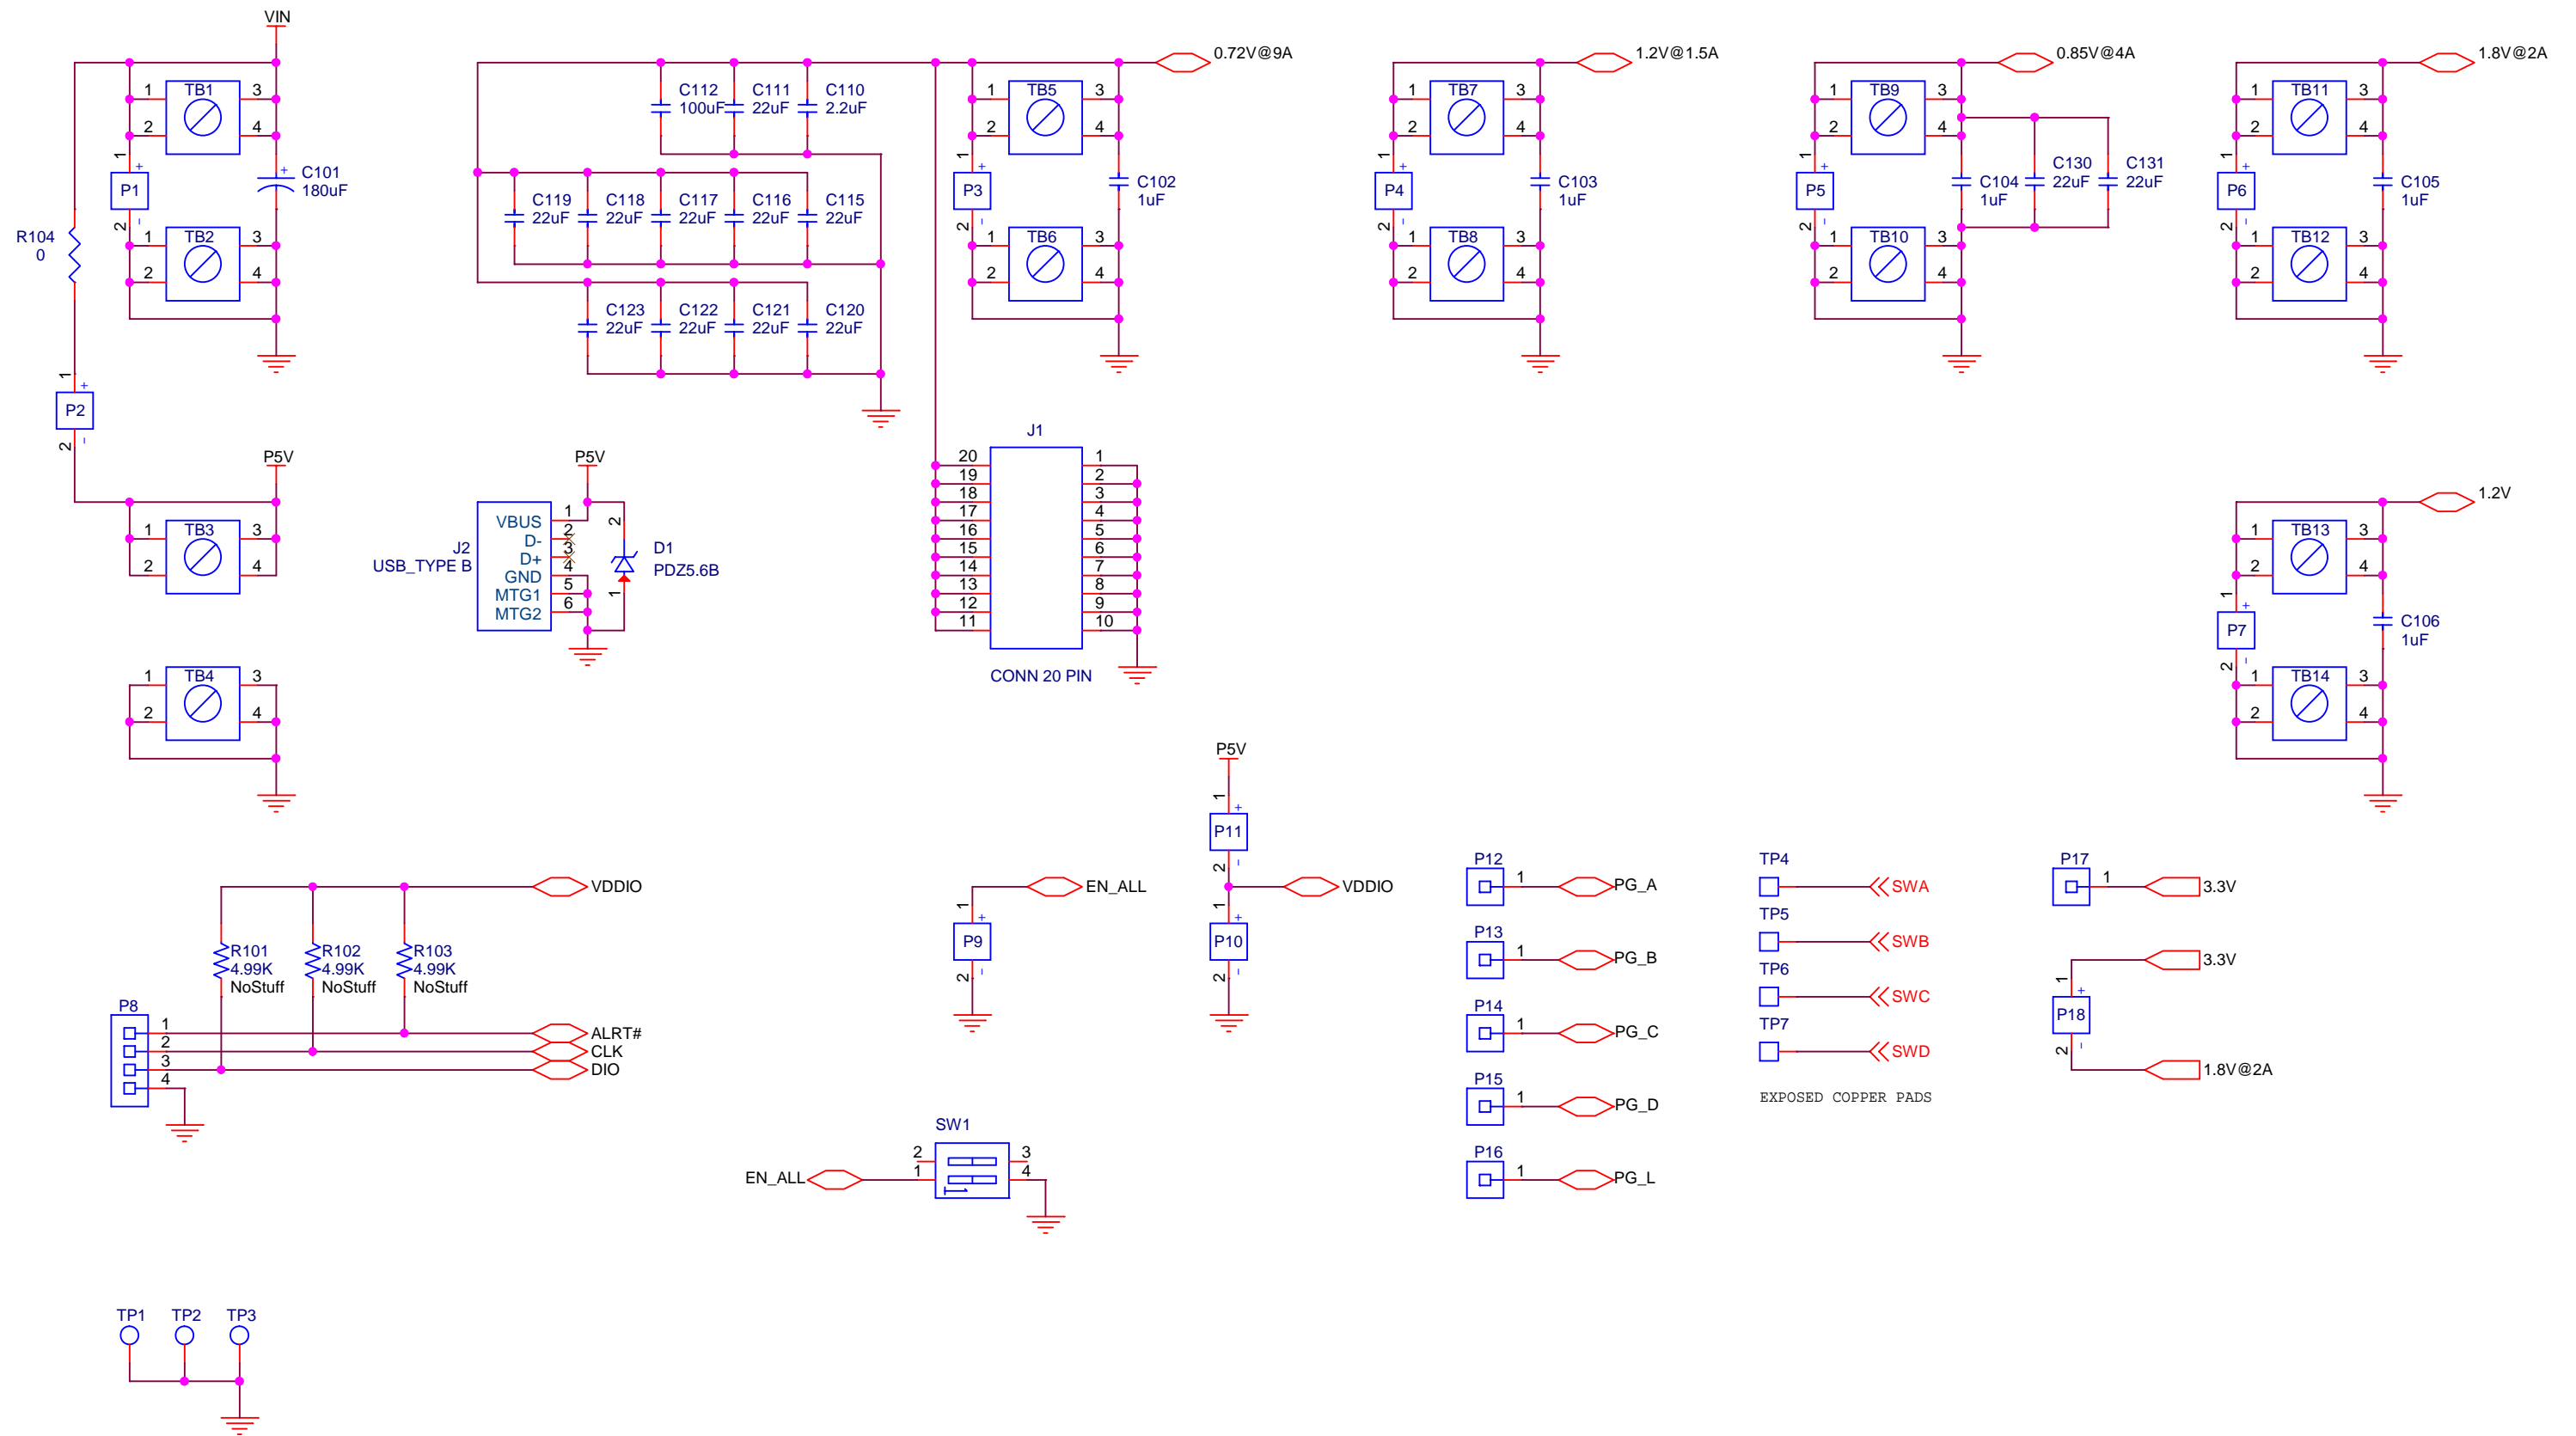

MACRO

IRPS4501 EVAL BOARD		
Title		
ZYNQ 6980 CONFIG 11		
Size	Document Number	Rev
B	SCH_EV113-011	E3
Date:	Tuesday, January 15, 2019	Sheet 1 of 2

- PG_A
- PG_B
- PG_C
- PG_D
- PG_L

IRPS5401 EVAL BOARD		
Title		
ZYNQ 6980 CONFIG 11		
Size	Document Number	Rev
B	SCH_EV113-011	E3
Date:	Tuesday, January 15, 2019	Sheet 2 of 2