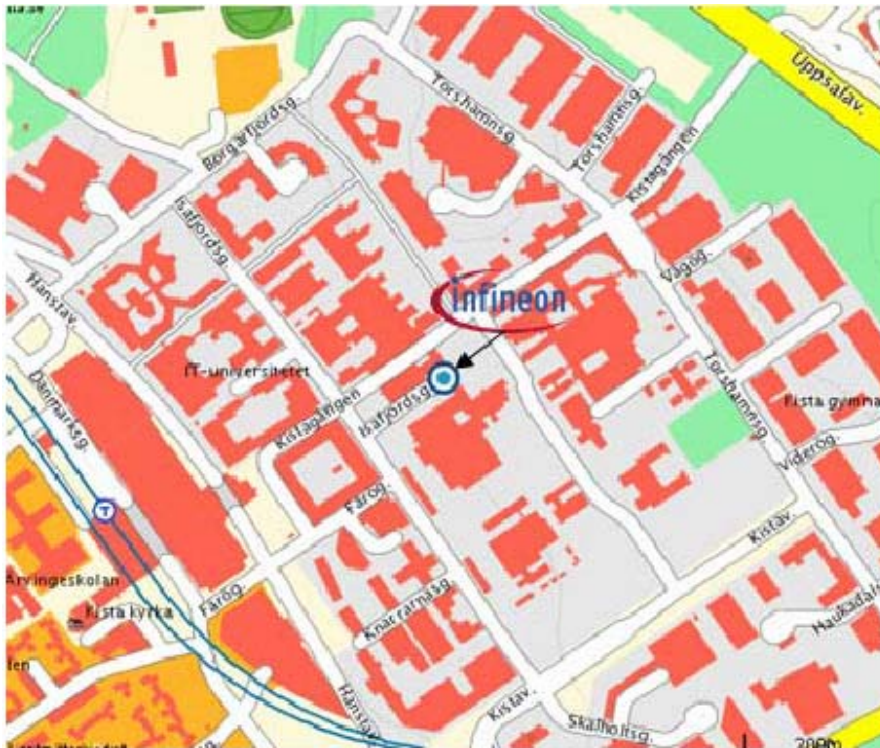

Transport description to Infineon in Stockholm, Kista

The Infineon office in Stockholm is located in Kista at Isafjordsgatan 16

The office is located close to the E4 north of Stockholm City and can be reached using public transport.

By car

Take the E4, exit at Kista and continue towards Kista (road 279).
Turn right via slipway to Hanstavägen.
Turn right in the roundabout to Kistavägen.
Take left to Isafjordsgatan.

Parking spaces for visitors are available and if used you need to register in the reception.
Parking is also allowed at Isafjordsgatan (please note the parking rules).